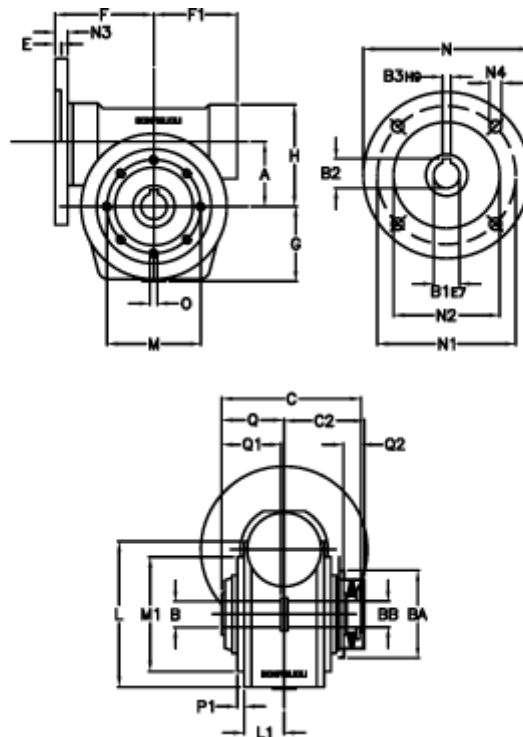

Article number: 390204900772816

Description: Worm Gear with Torque Limiter
VF 49-L1-P-7 P71B14

Measures

a = 49.50	C2 = 63,5	L1 = 36.8	O = M6x8
B = 25	Description = VF 49P-xx-71B14	m = 94	P1 = 2.5
B1 E7 = 14	E = 3.0	M1 = 68	Q = 51.0
B2 = 16.3	F = 70	N = 105	Q1 = 41
B3 H9 = 5	F1 = 63	N1 = 85	Q2 = 15
BA = 63	g = 56	N2 = 70	
BB H7 = 14	H = 80.0	N3 = 10.5	
C = 105	L = 107.5	N4 = 6,5	